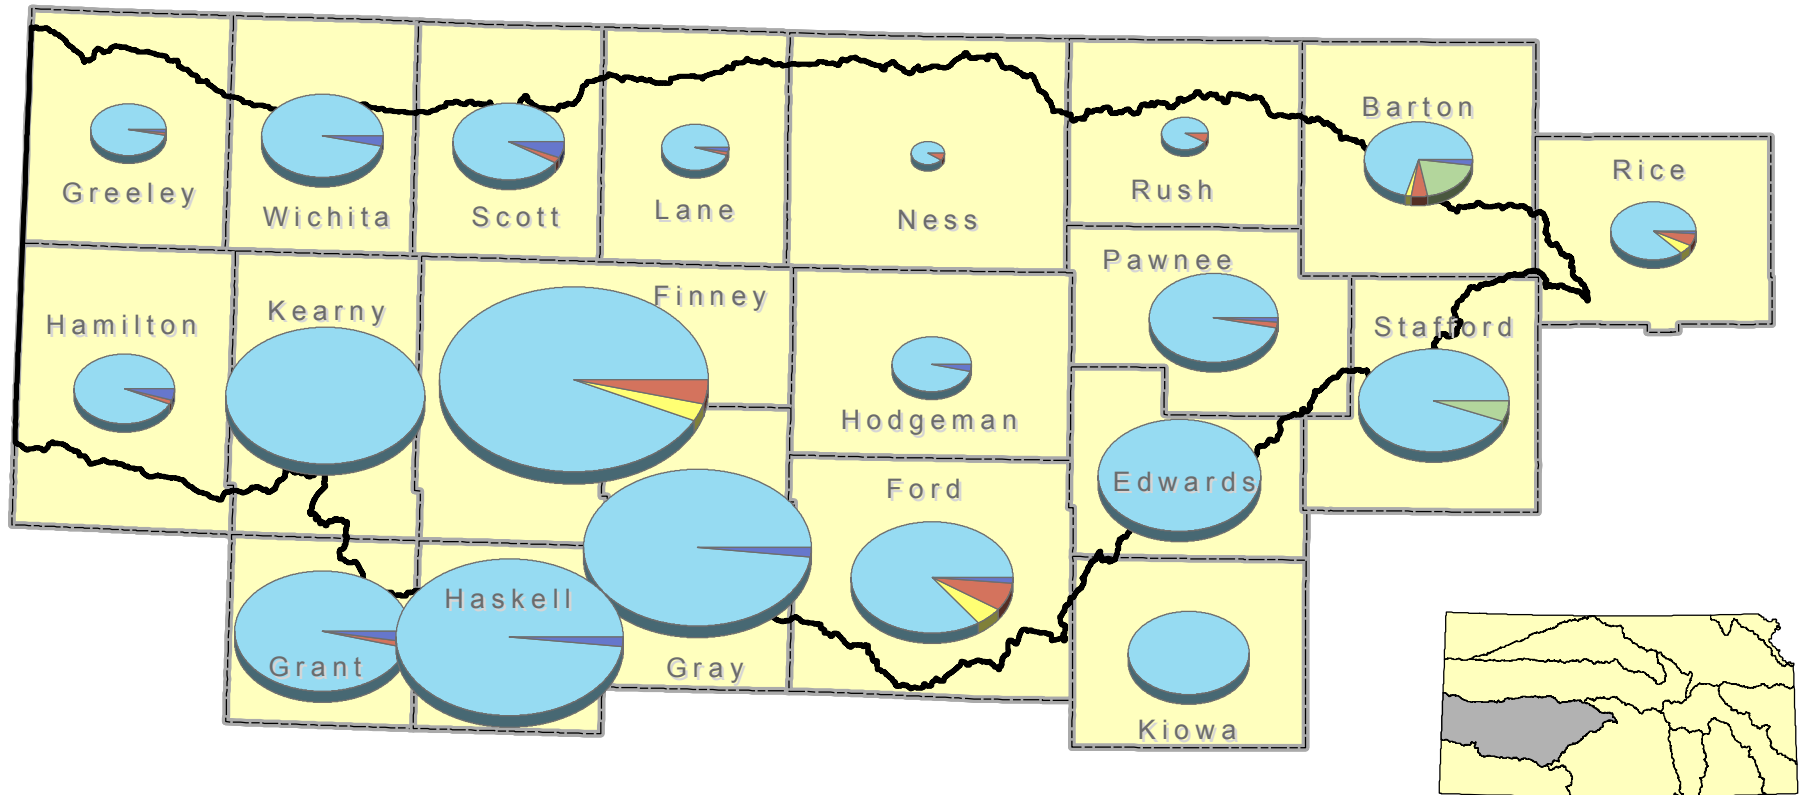

# Upper Arkansas Basin

## 2006 Water Use By County

Data Sources:  
 Division of Water Resources, Water Use Program  
 Kansas Water Office, Water Marketing Program

Kansas Water Office, May 2008

### Water Use by Type of Use