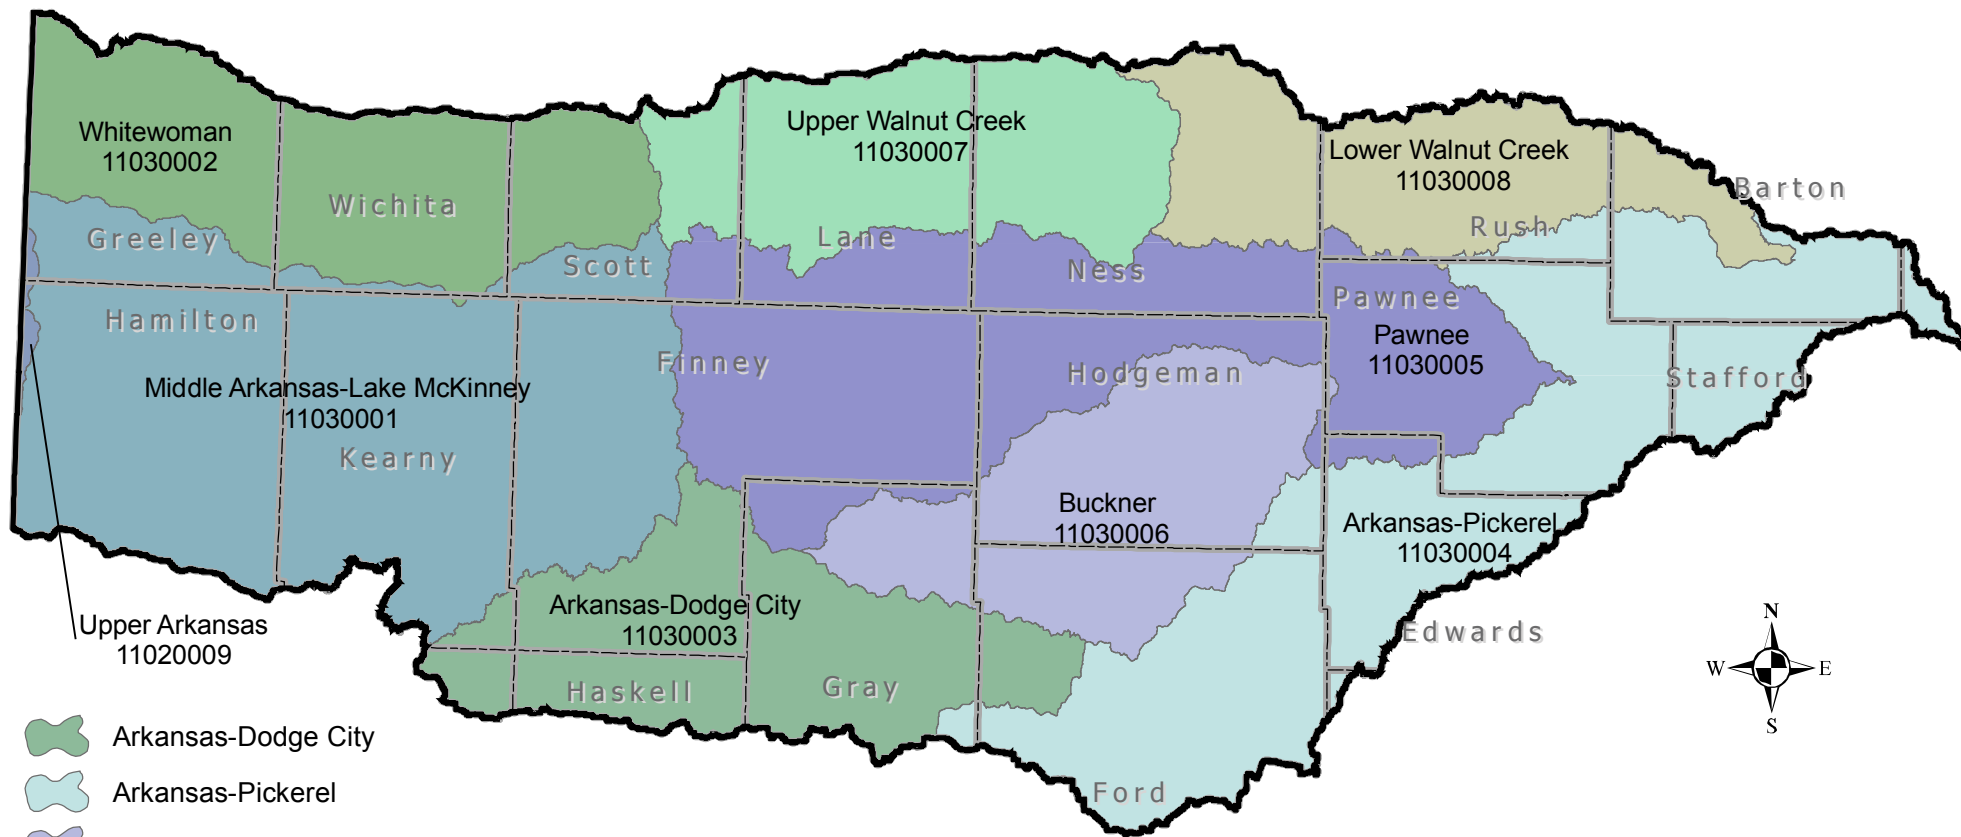

Upper Arkansas Basin

HUC-08 Subbasins

- Arkansas-Dodge City
- Arkansas-Pickerel
- Buckner
- Lower Walnut Creek
- Middle Arkansas-Lake McKinney
- Pawnee
- Upper Arkansas
- Upper Walnut Creek
- Whitewoman

Kansas Water Office, May 2008