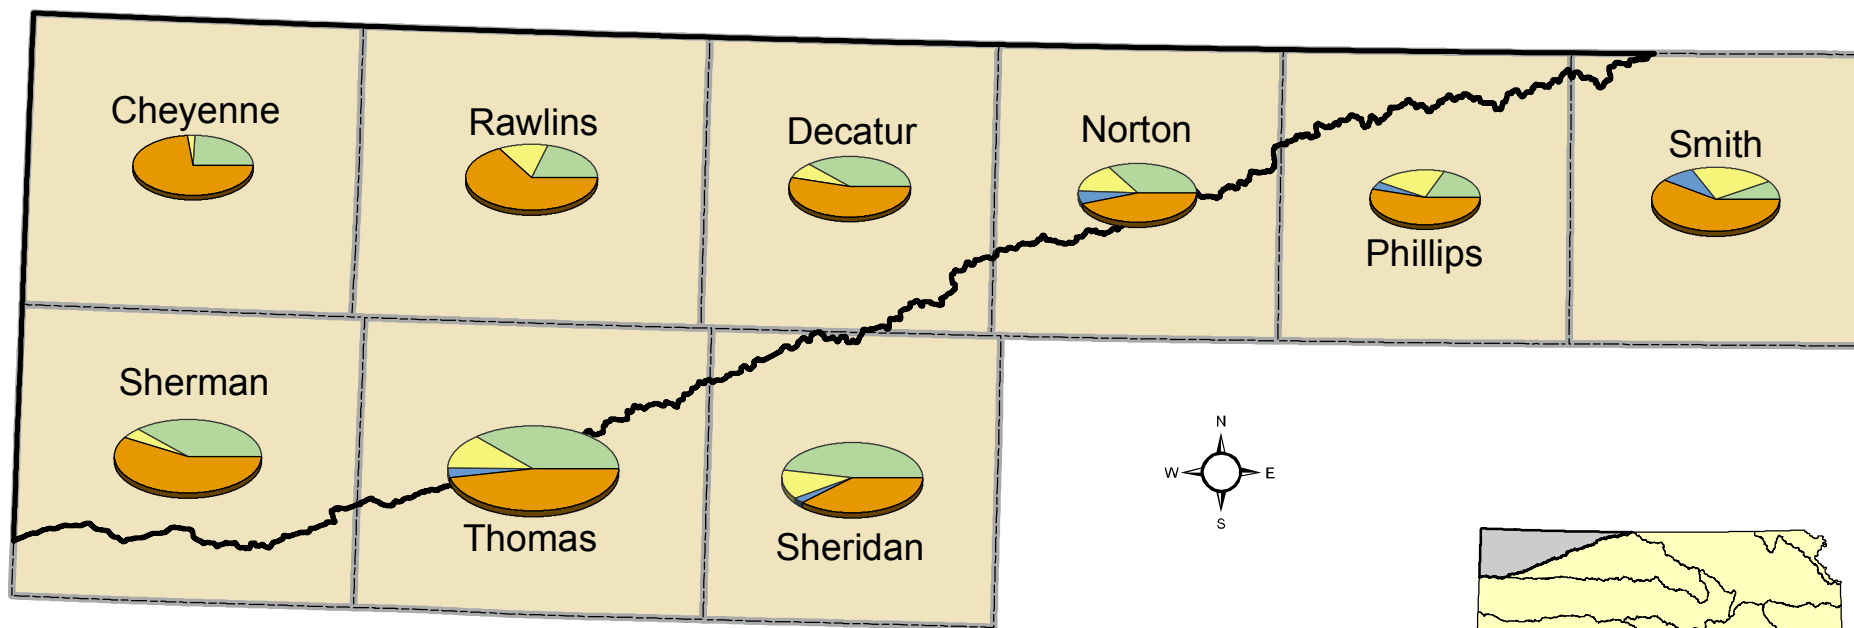

Upper Republican Basin

2007 Harvested Crop Inventory by County

Acres

Corn

Soybean

Grain Sorghum

Wheat

Data Sources: Kansas Agricultural Statistics
Prepared for Kansas Water Plan 2008