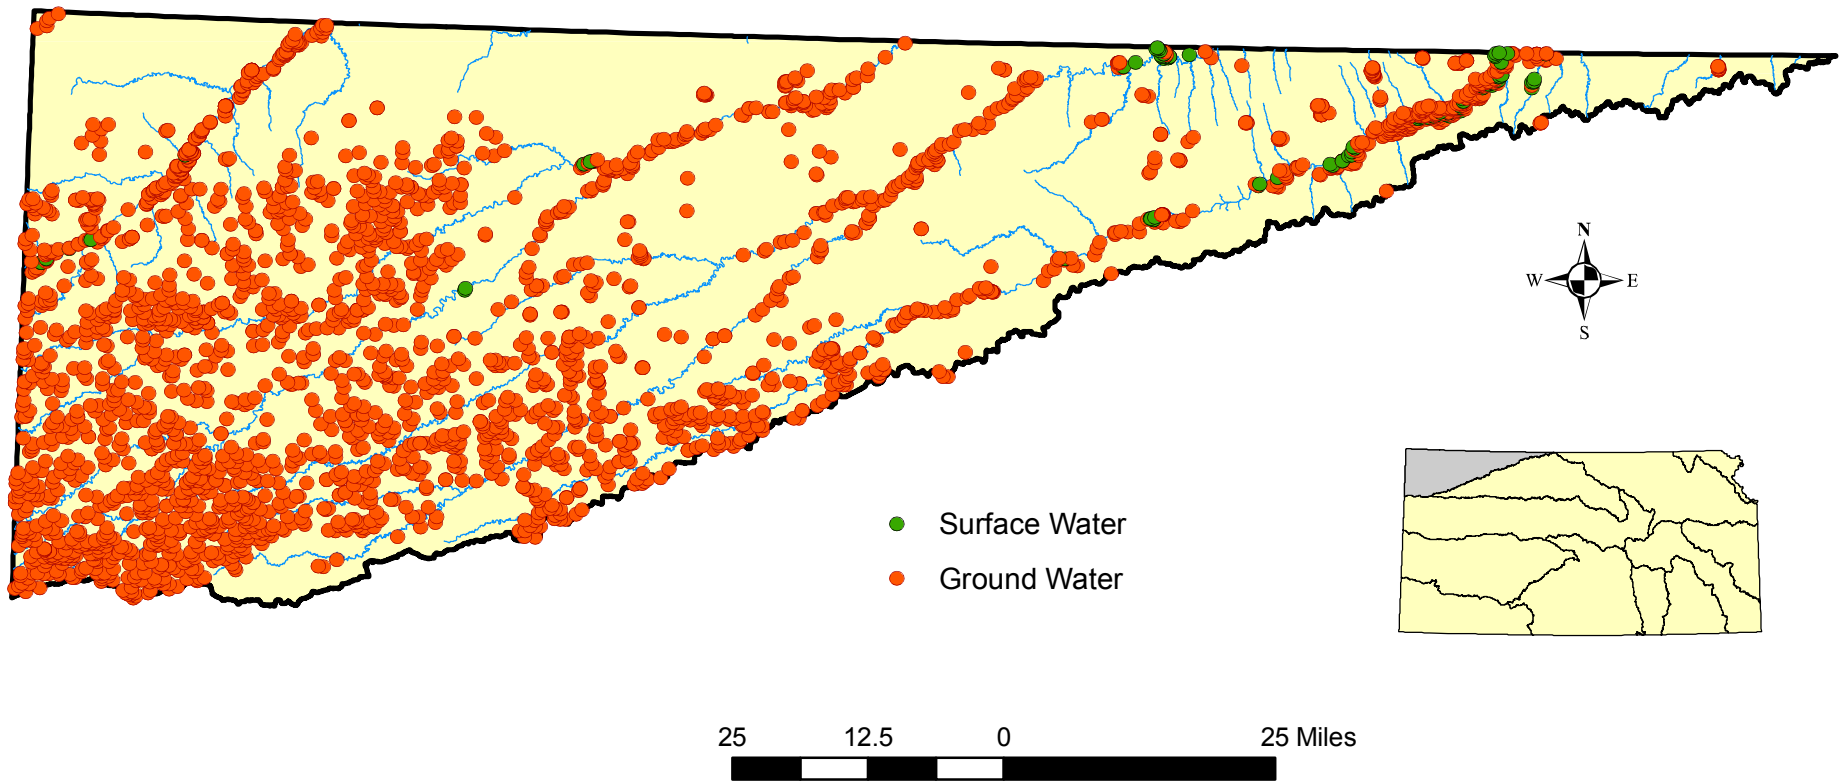

# Upper Republican Basin

## Irrigation Points of Diversion

Data Source: Kansas Department of Agriculture

Prepared for Kansas Water Plan 2008