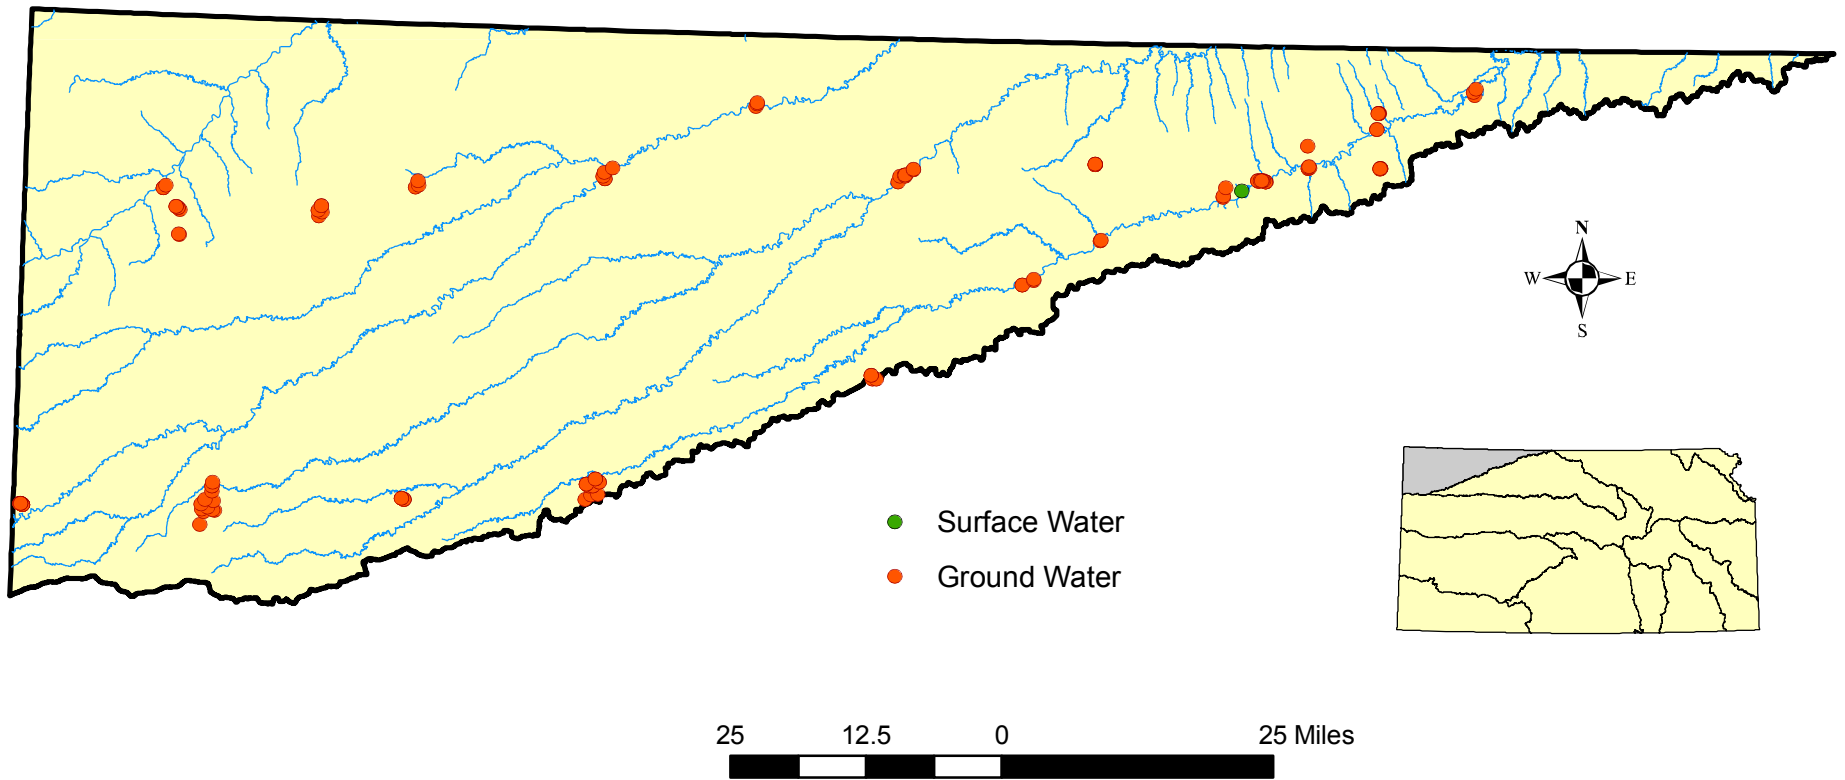

Upper Republican Basin

Municipal Points of Diversion

Data Source: Kansas Department of Agriculture

Prepared for Kansas Water Plan 2008