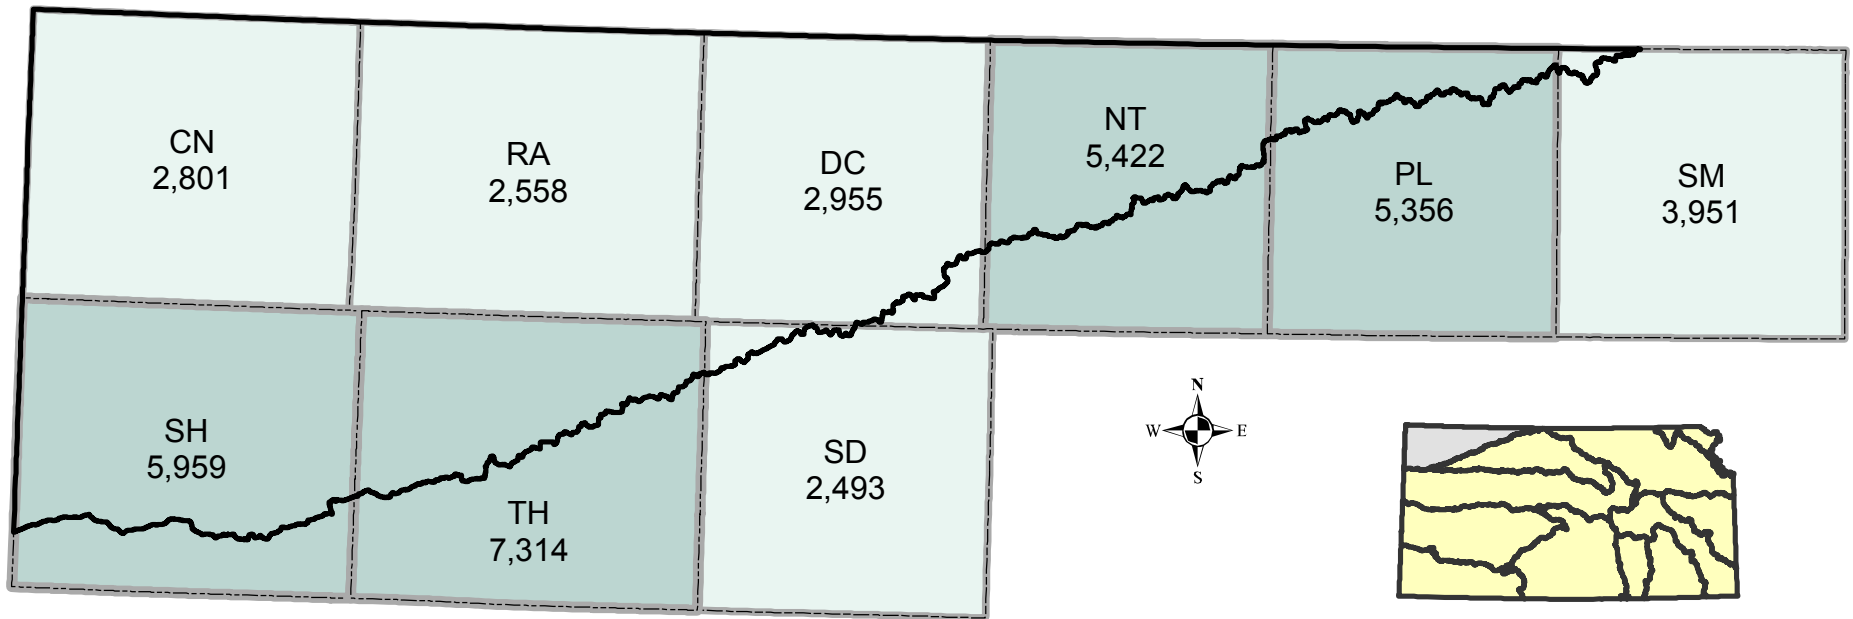

Upper Republican Basin

2007 Population Estimates by County

Prepared for Kansas Water Plan 2008

Data Sources:
Kansas Division of Budget, July 1, 2008