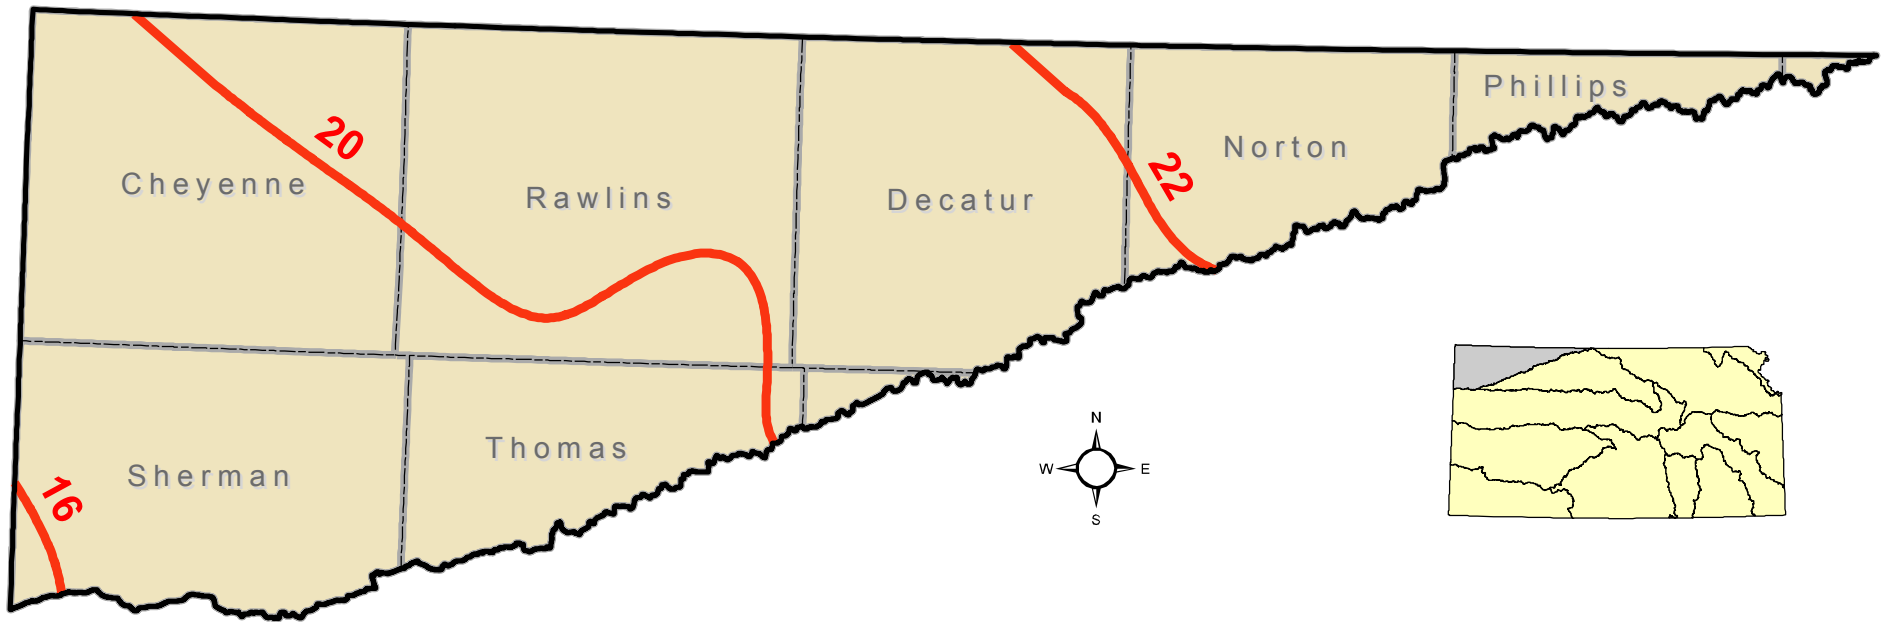

# Upper Republican Basin Precipitation

 Precipitation Contour

25 12.5 0 25 Miles

Data Source: National Climate Data Center (NCDC)  
Prepared for Kansas Water Plan 2008