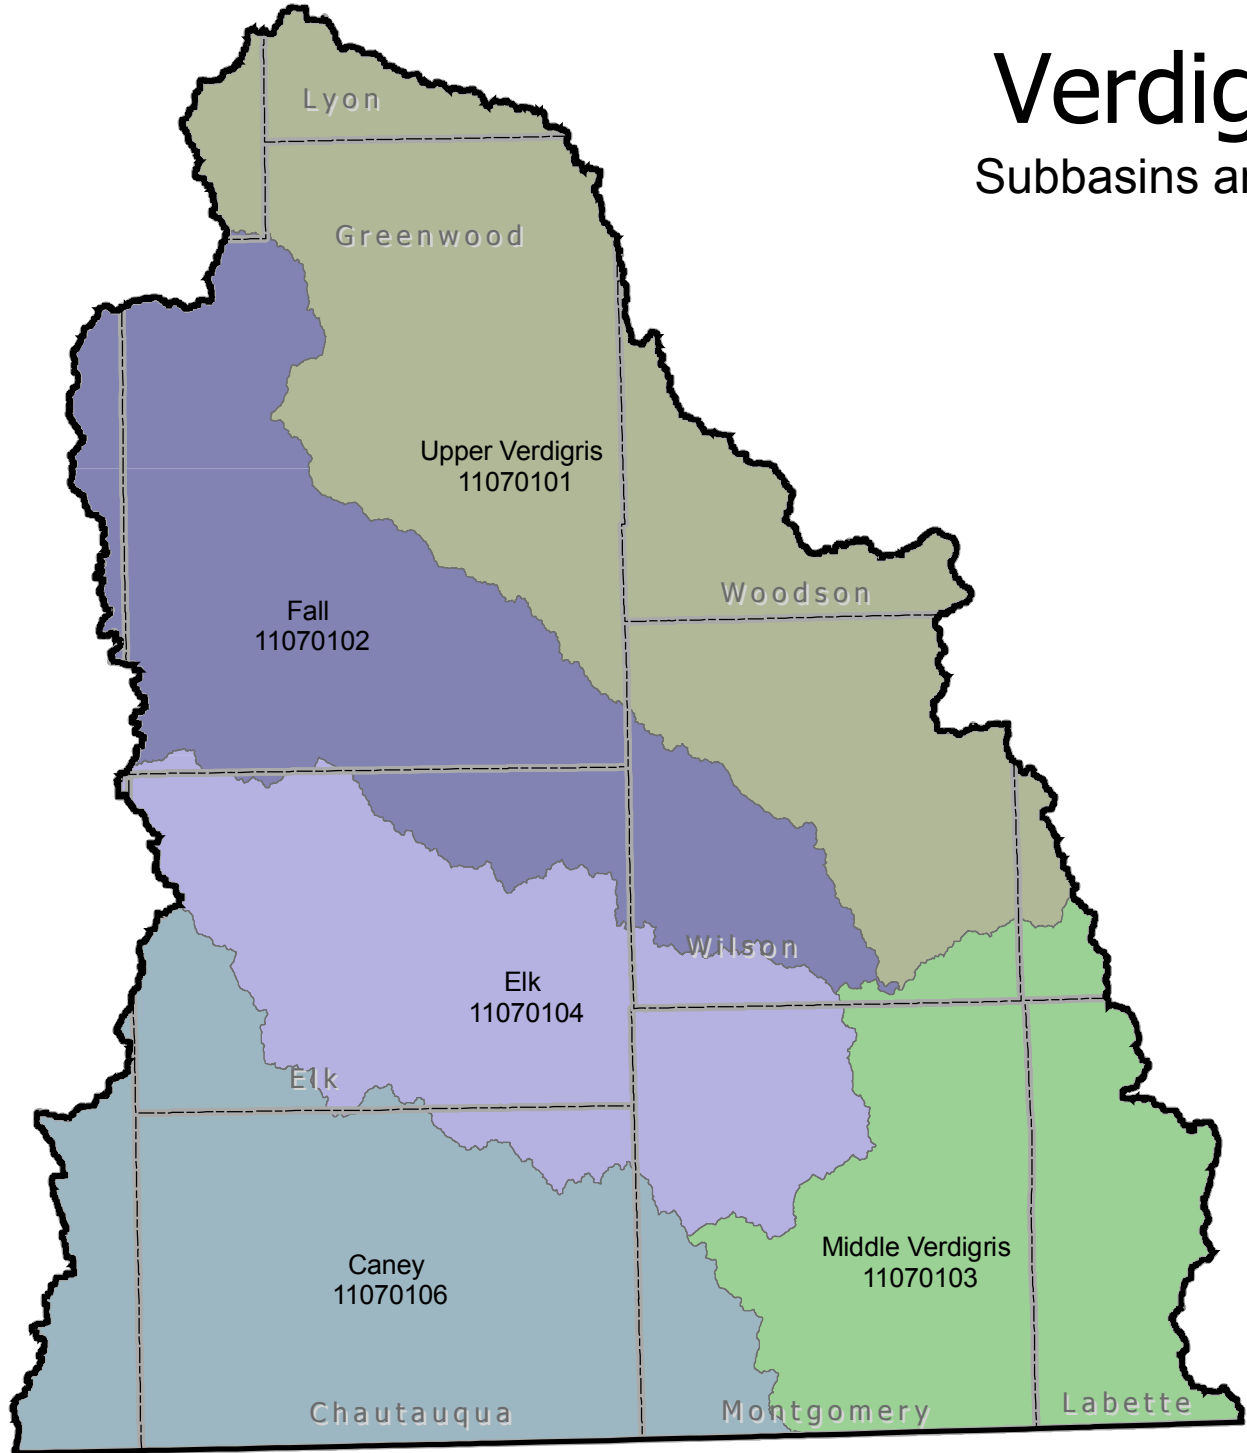

Verdigris Basin

Subbasins and HUC-08 Codes

-  Caney
-  Elk
-  Fall
-  Middle Verdigris
-  Upper Verdigris

Kansas Water Office, May 2008