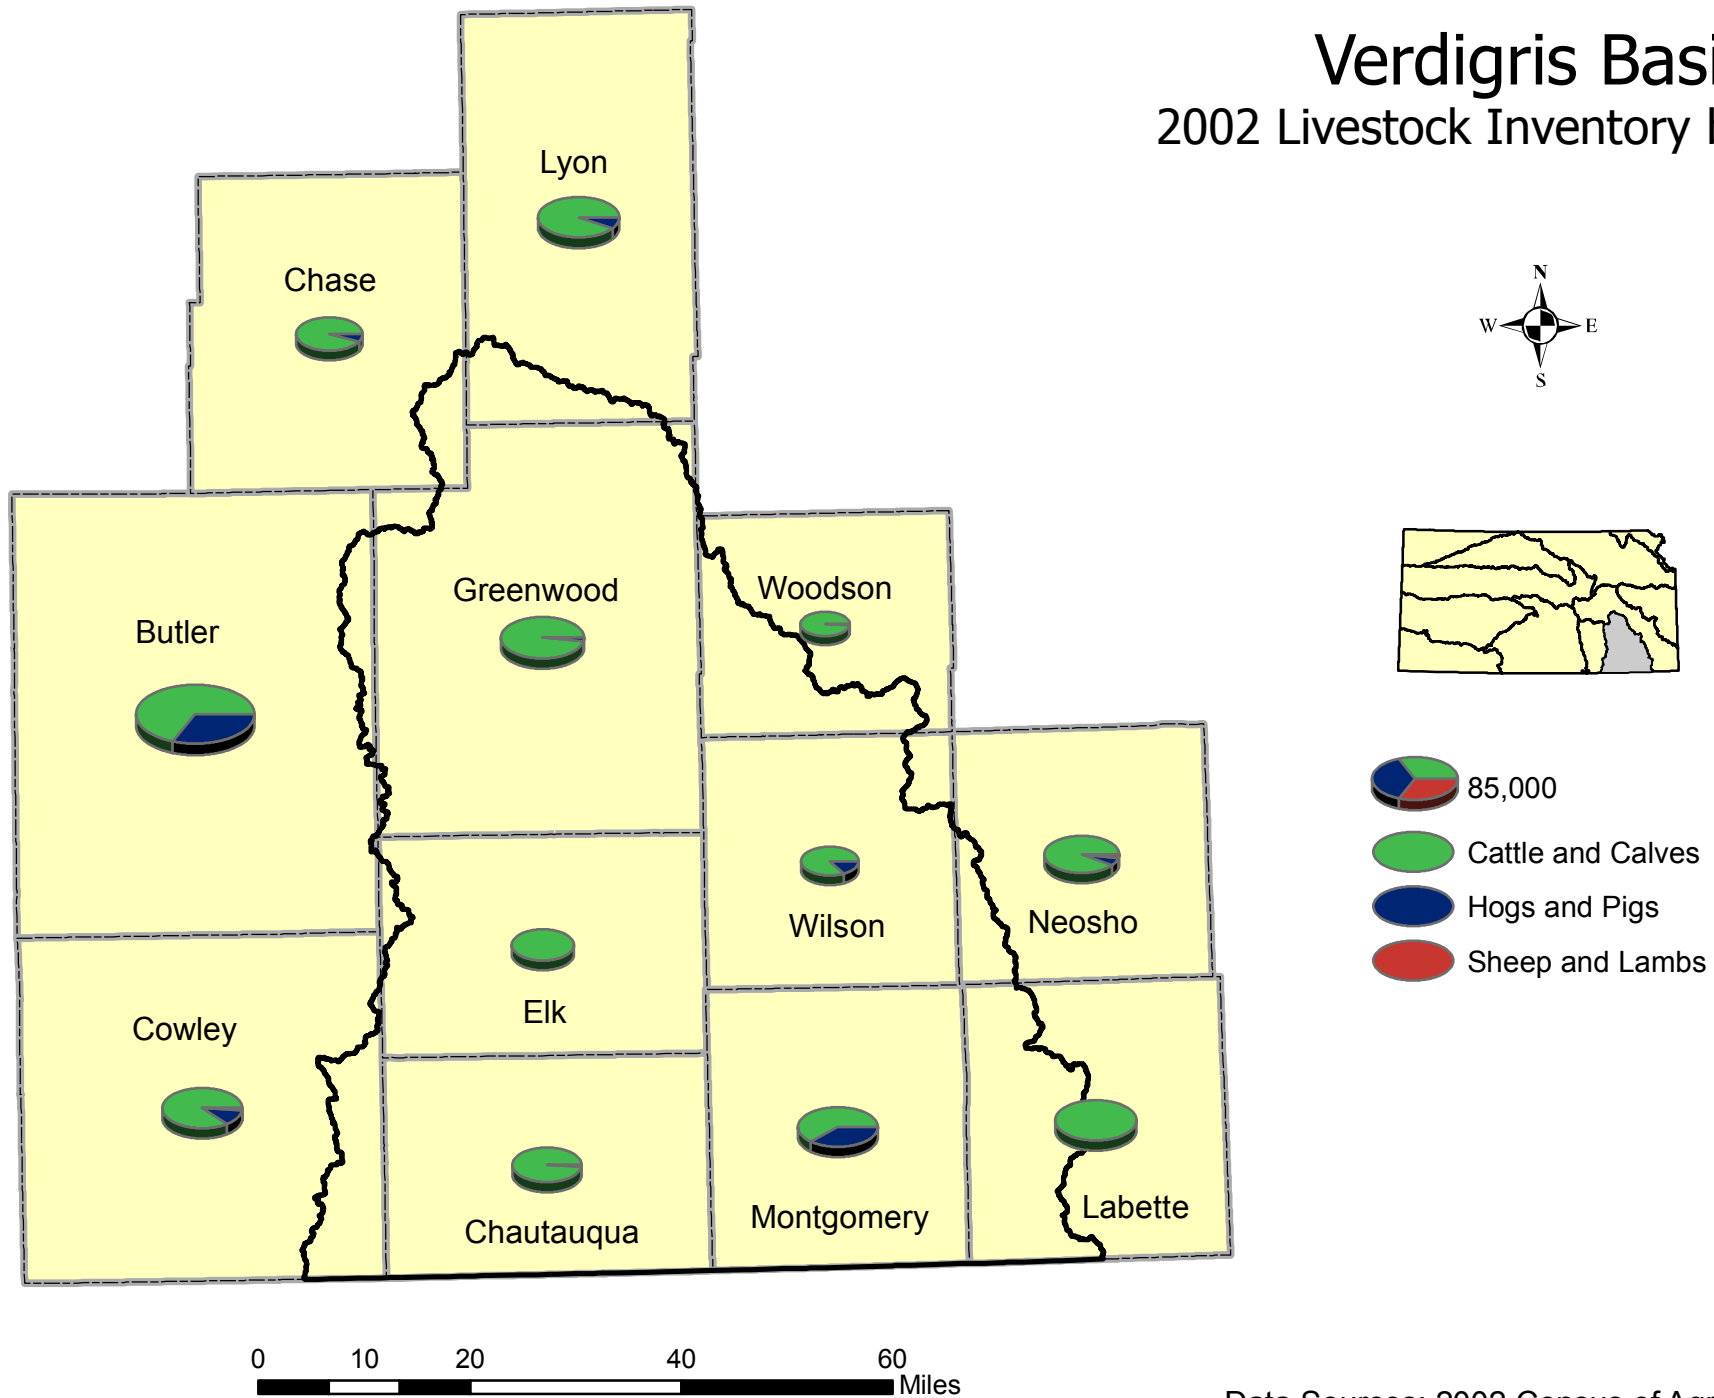

# Verdigris Basin

## 2002 Livestock Inventory by County

Note: Some data not shown to protect individual farm operations

Data Sources: 2002 Census of Agriculture  
Prepared for Kansas Water Plan 2008