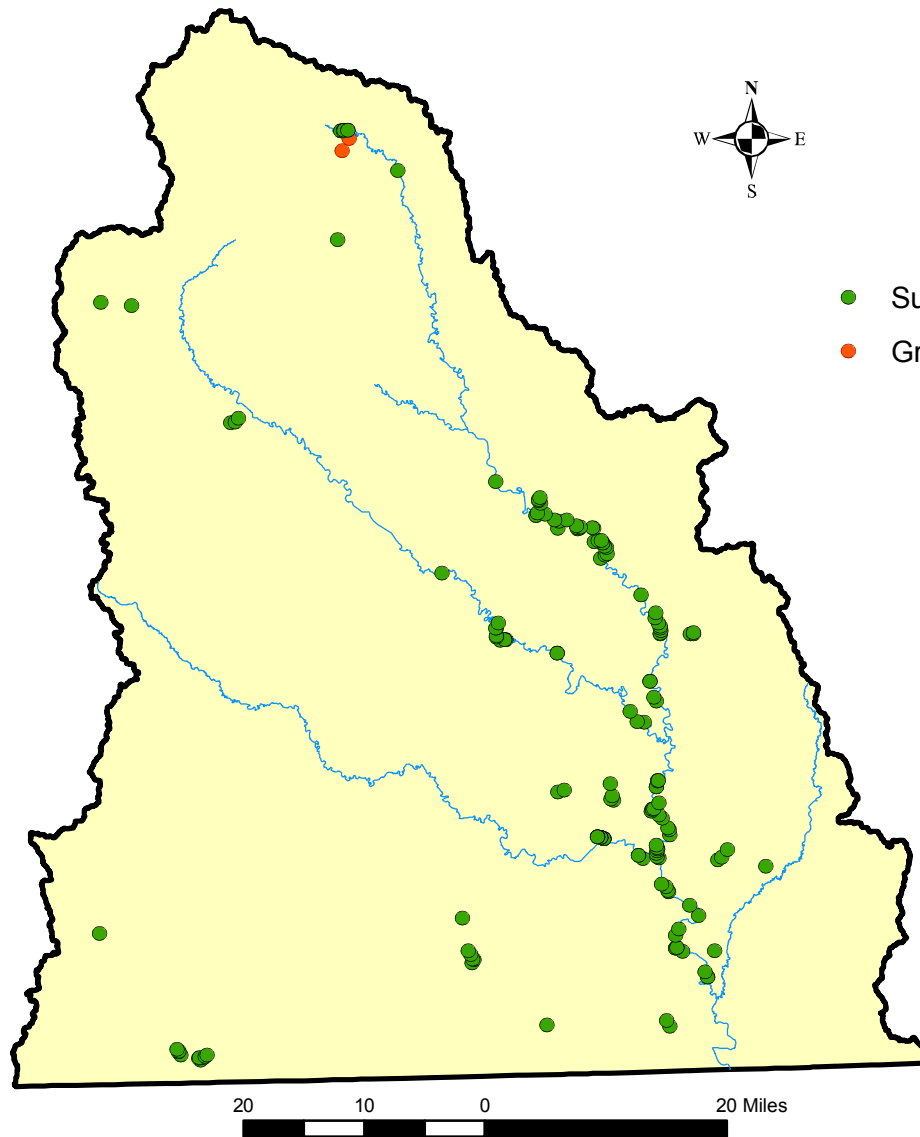

# Verdigris Basin

## Irrigation Points of Diversion

- Surface Water
- Ground Water

Prepared for Kansas Water Plan 2008

Data Source: Kansas Department of Agriculture  
November 2008