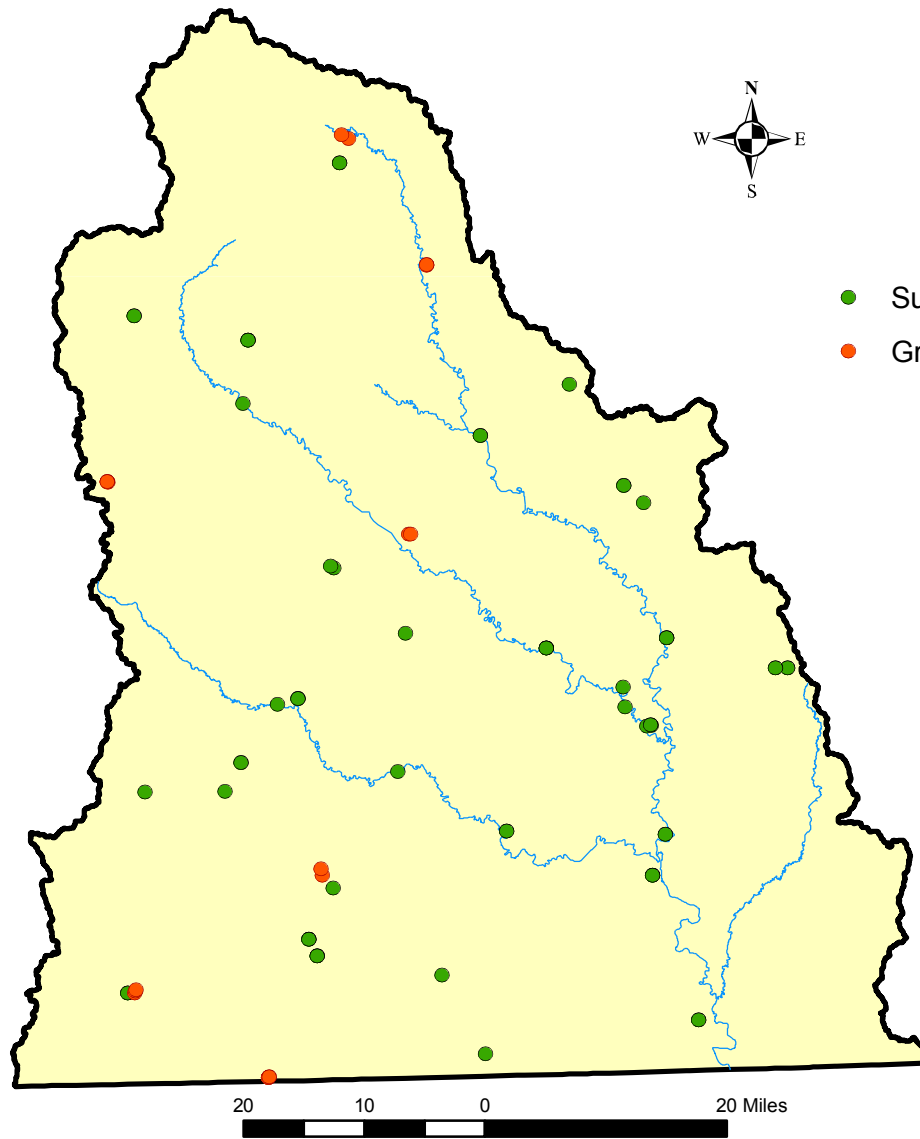

Verdigris Basin

Municipal Points of Diversion

- Surface Water
- Ground Water

Prepared for Kansas Water Plan 2008

Data Source: Kansas Department of Agriculture
November 2008