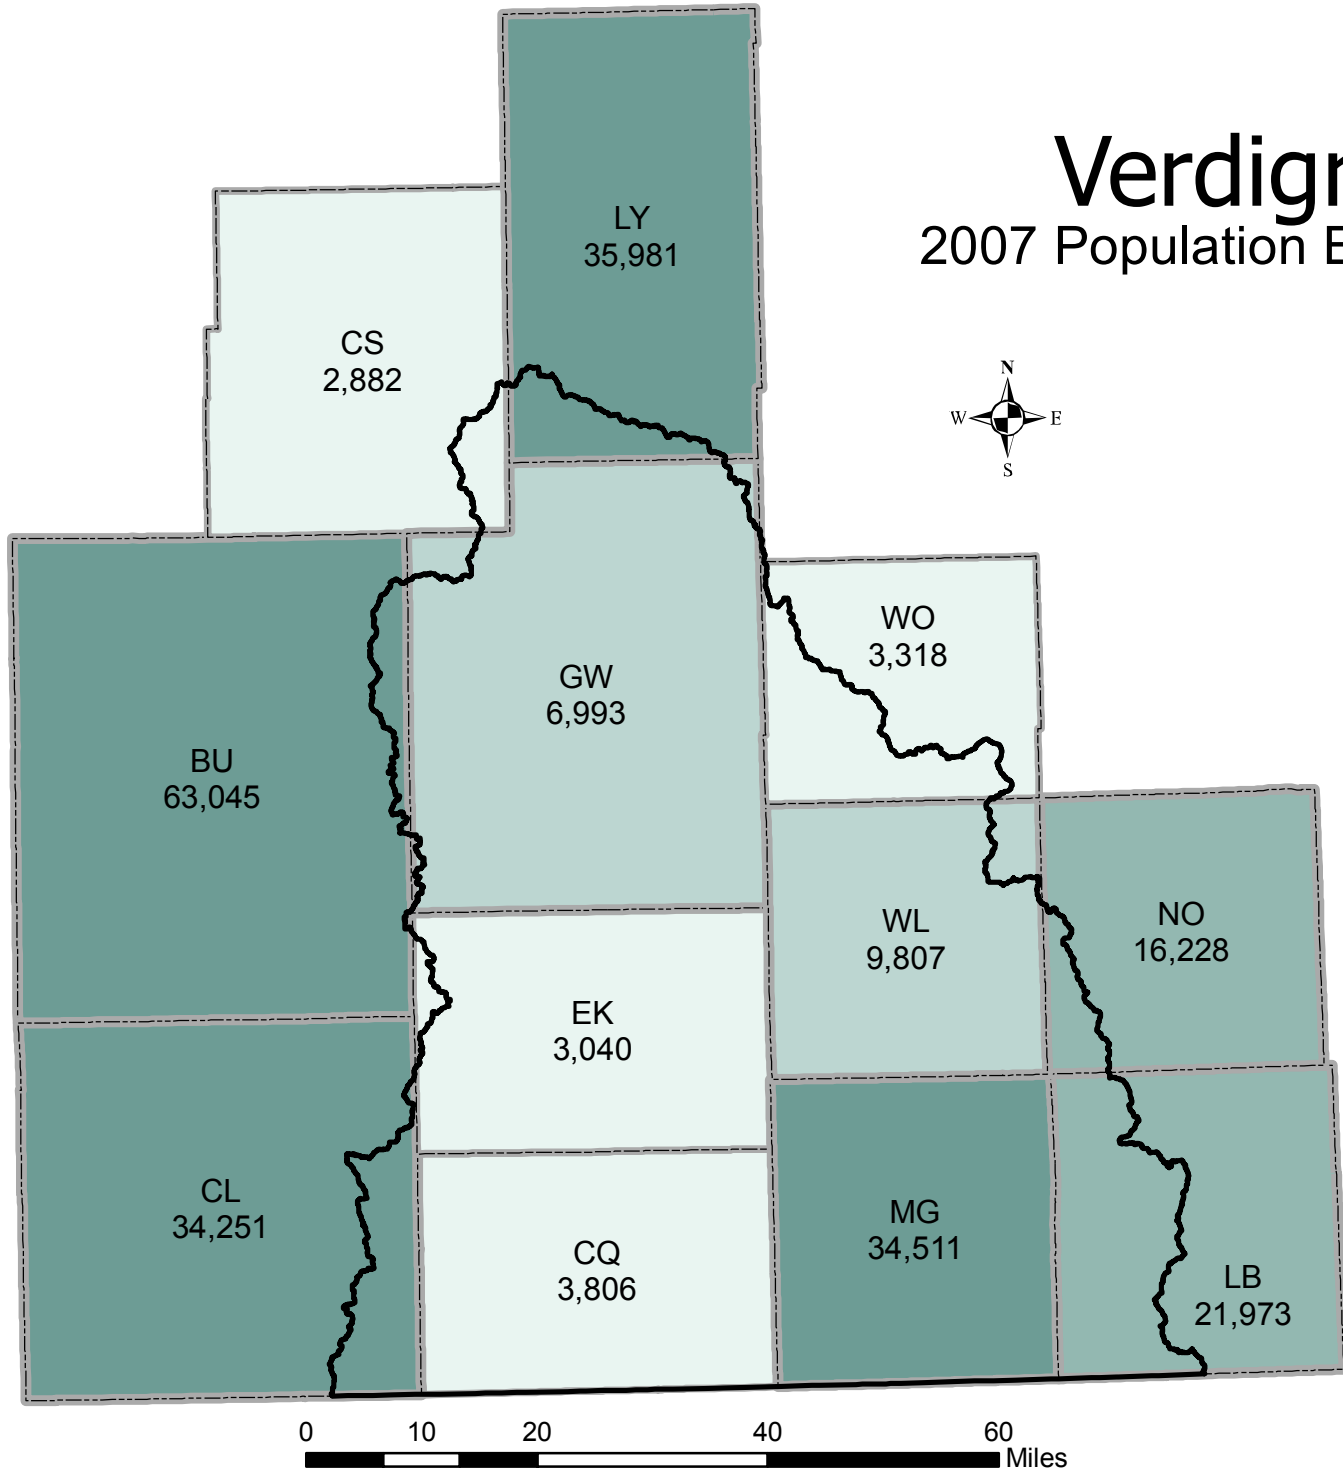

Verdigris Basin

2007 Population Estimates by County

Data Sources:
Kansas Division of Budget, July 1, 2008
Prepared for Kansas Water Plan 2008