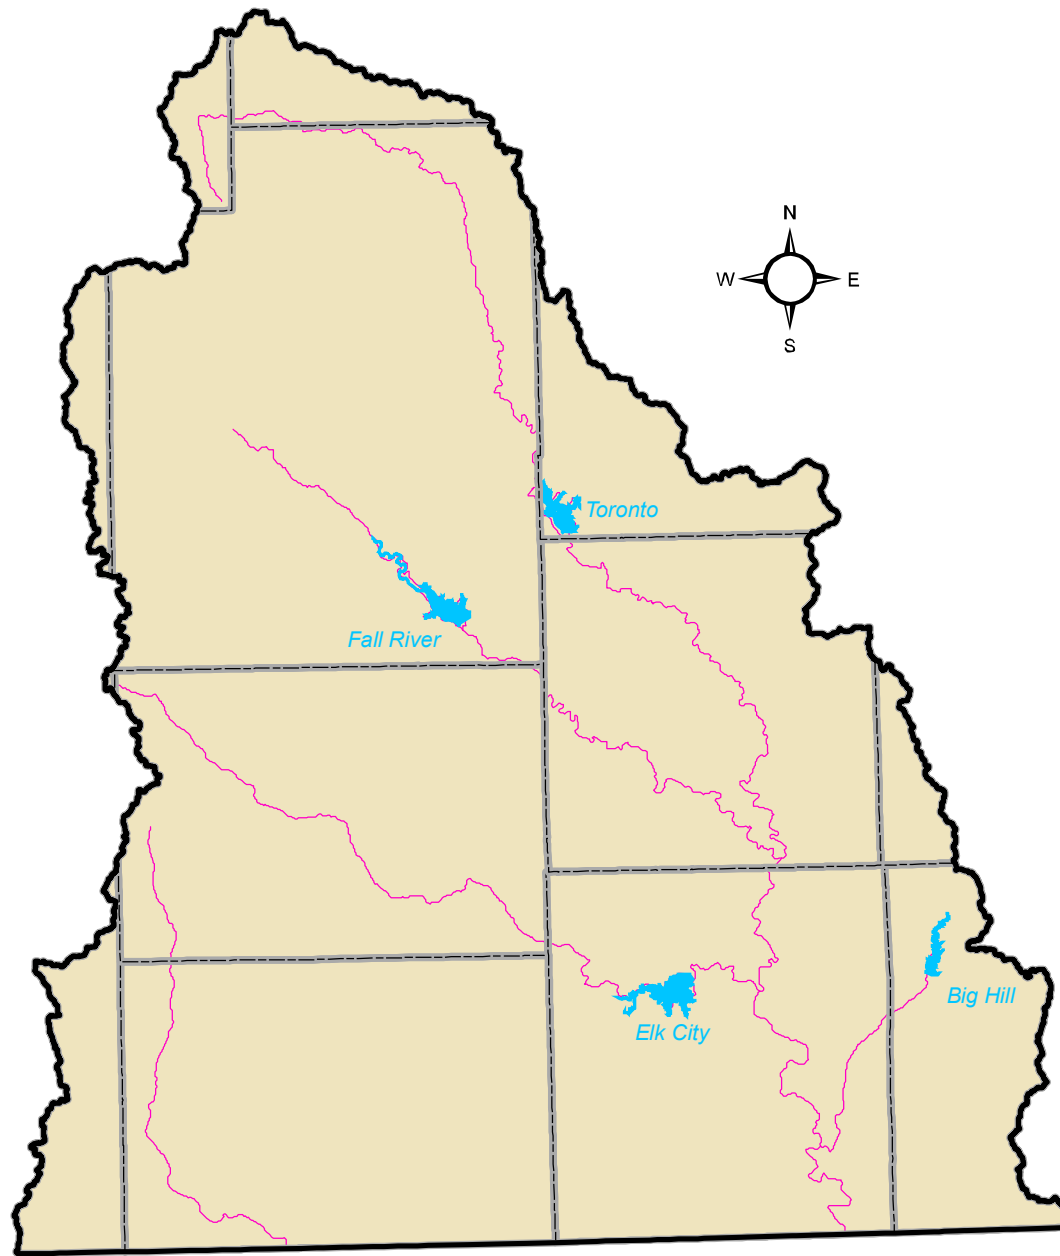

Verdigris Basin Water Management

 Restricted Stream*

* See Regulation for details

Source:
Kansas Department of Agriculture

Kansas Water Office, November 2008