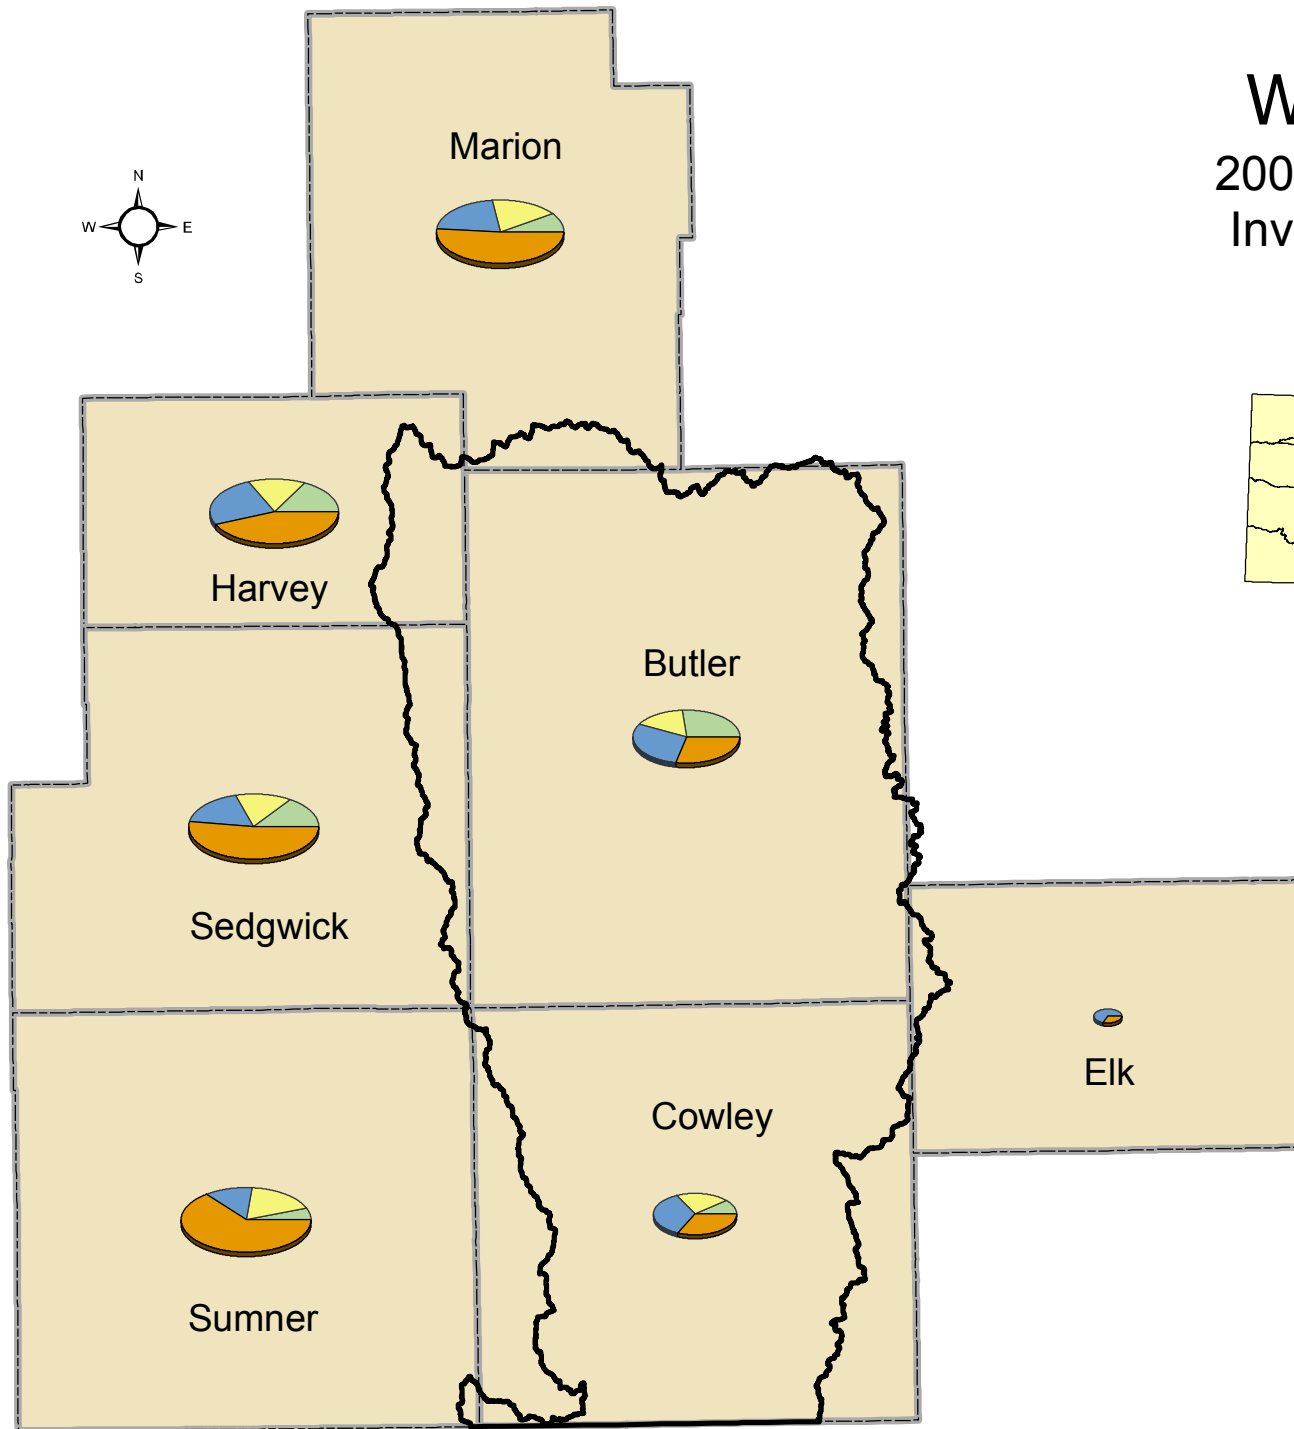

# Walnut Basin

## 2007 Harvested Crop Inventory by County

### Acres

100,000

Corn

Grain Sorghum

Soybean

Wheat

Data Sources: Kansas Agricultural Statistics  
Prepared for Kansas Water Plan 2008