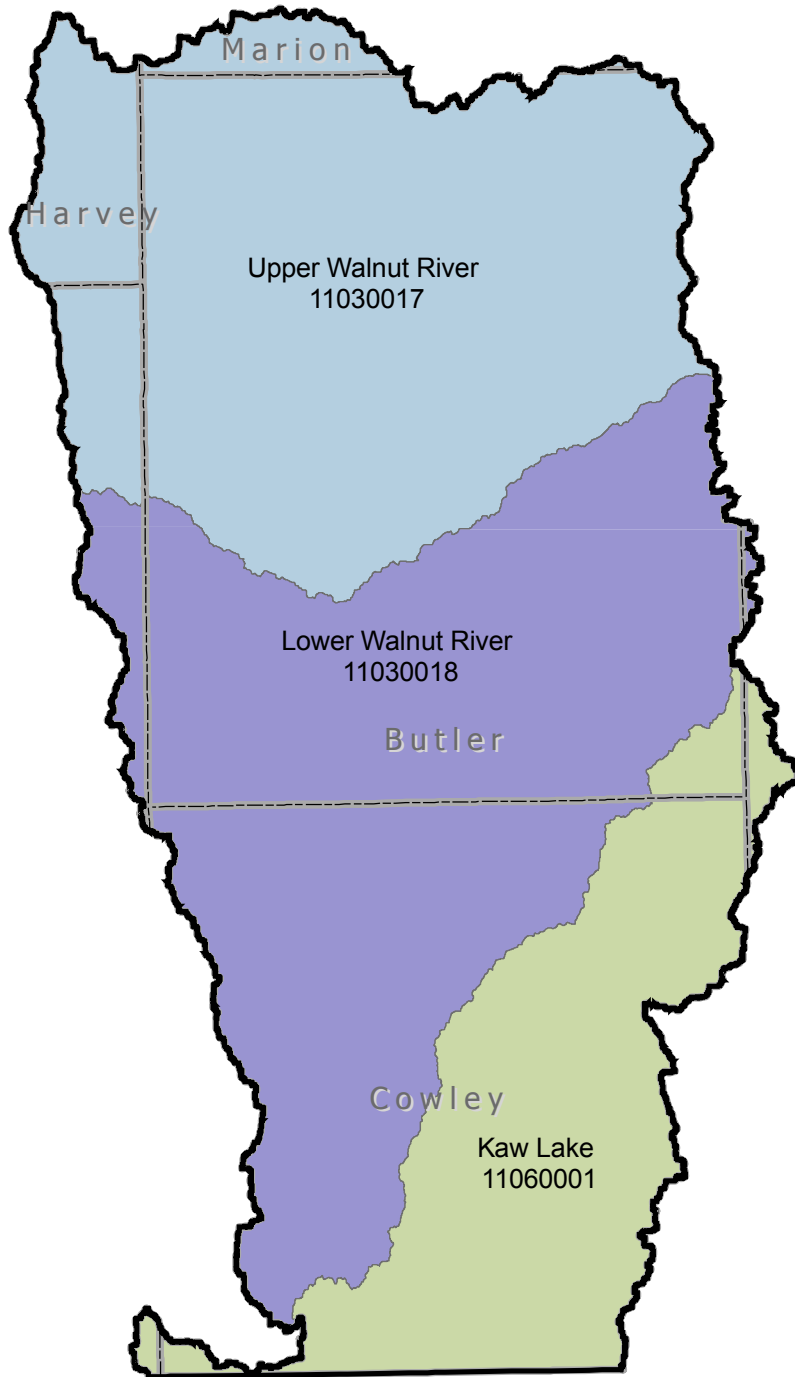

Walnut Basin

Subbasins and HUC-08 Codes

-  Kaw Lake
-  Lower Walnut River
-  Upper Walnut River

10 5 0 10 Miles

Kansas Water Office, May 2008