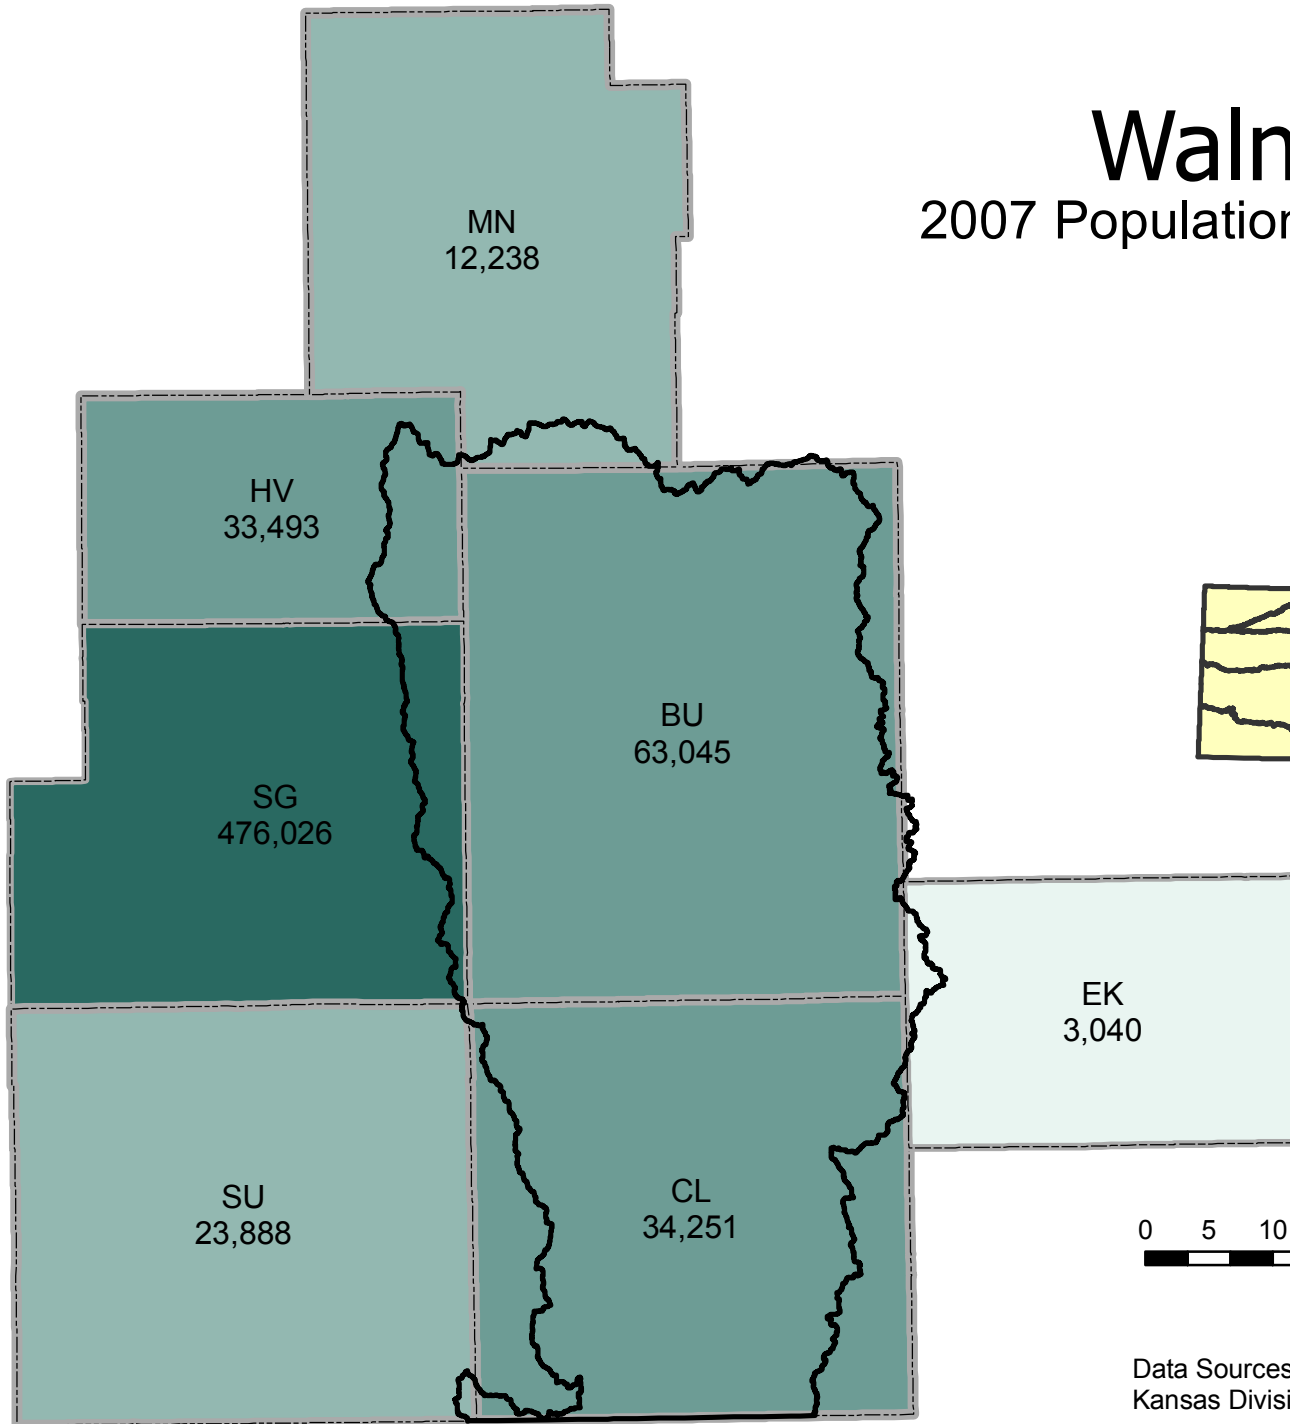

Walnut Basin

2007 Population Estimates by County

Data Sources:
Kansas Division of Budget, July 1, 2008
Prepared for Kansas Water Plan 2008