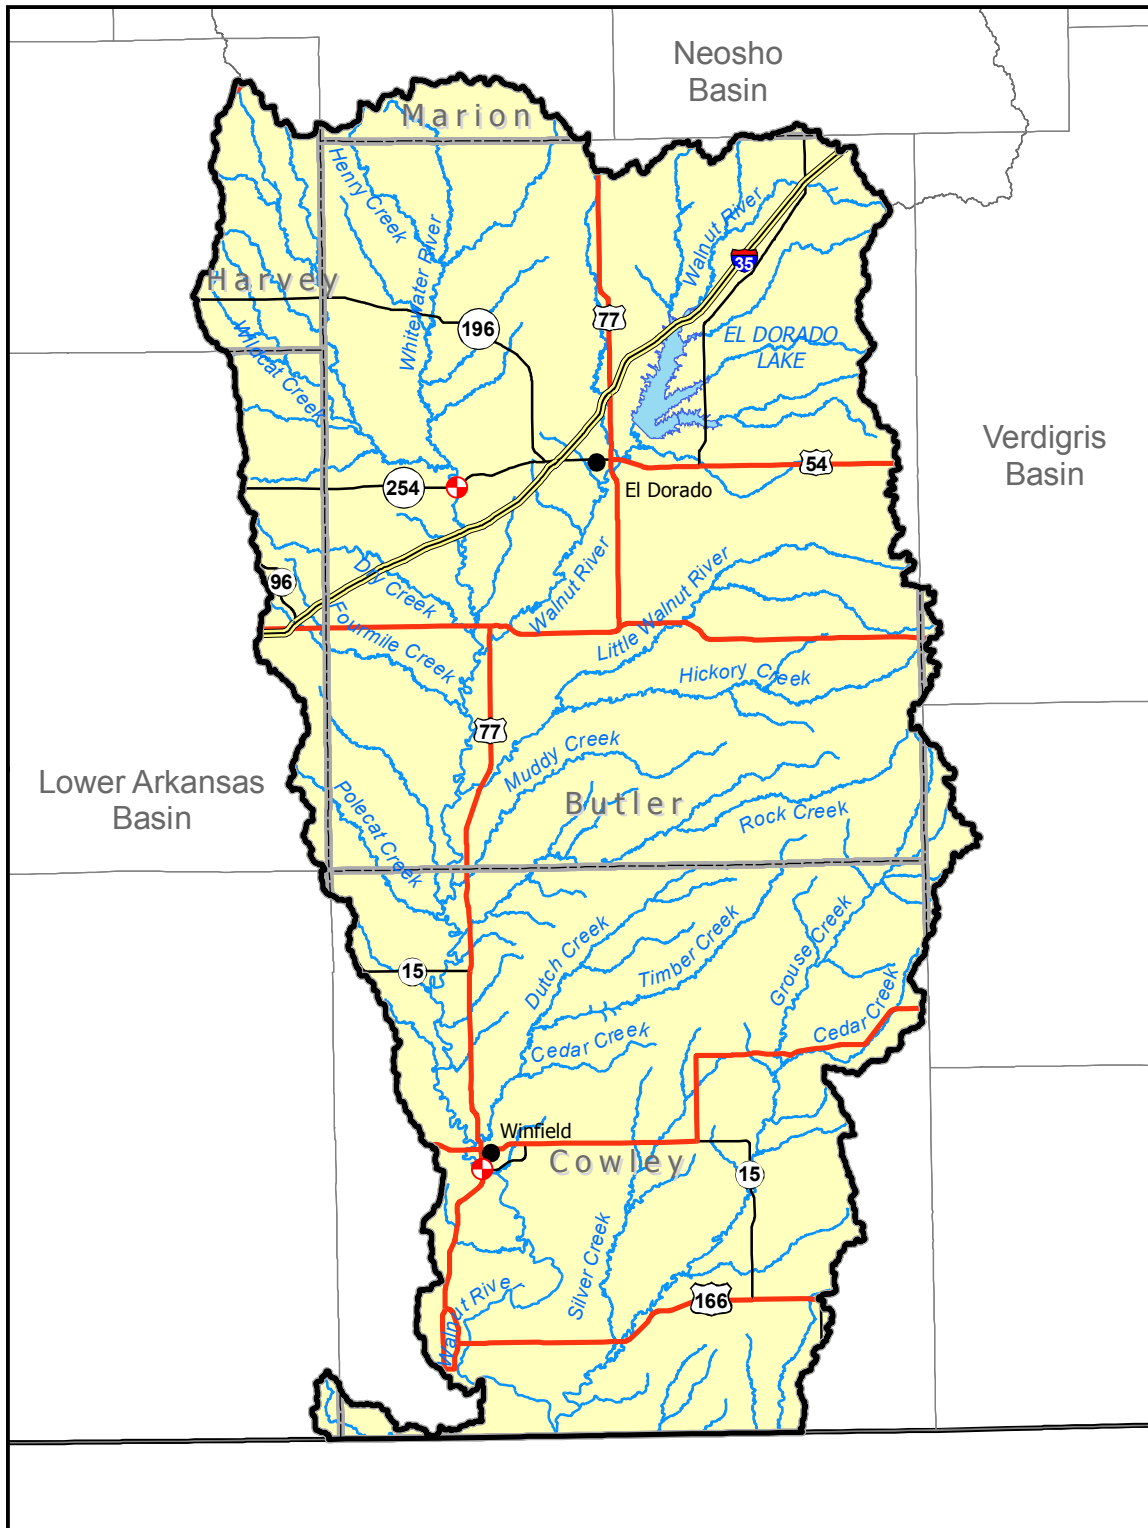

Walnut Basin

- County Seat
- ⊕ MDS Gage*
- ~ Hydrology
- ▬ Interstate Highway
- ▬ US Highway
- ▬ Kansas Highway
- 🌊 Federal Lake
- 🗺 County
- 🗺 Walnut Basin

* Minimum Desirable Streamflow